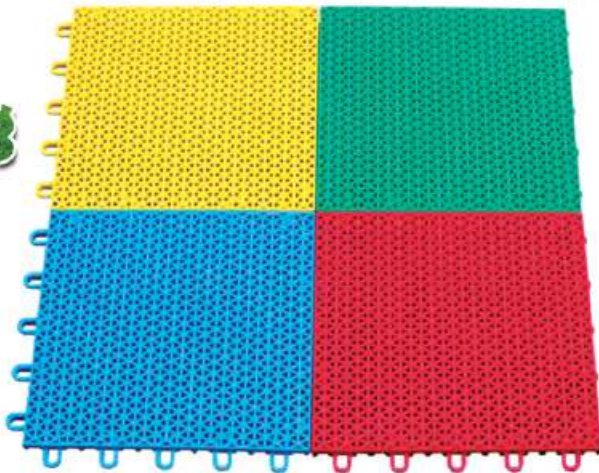

Outdoor Flooring

PGS-1124
Outdoor Playground Mat
L245 xW245 xTh10 mm
Rate (₹) : 160/- Per Pc.