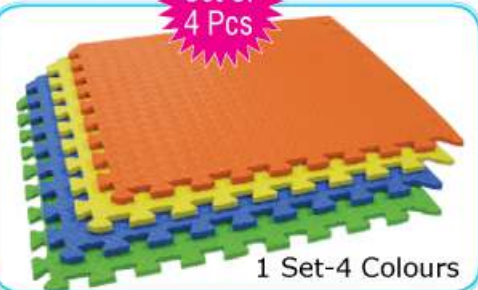

Features:

- A stimulating height chart on the front side & alphabetical letters with animal imagery on the reverse side.
- Easy to fold.
- Waterproof & easy to clean.
- Soft & Durable.

PGS-6640-D

Plastic Floor Mat
L77" x W69.5"

Rate (₹) : **2,800/-**

PGS-1540 | **Floor Playmat Jumbo**
L1000 xW1000 xTh20 mm
 Rate (₹) : 3,490/-

PGS-1640 | **Playmat Super**
L1000 xW1000 xTh25 mm
 Rate (₹) : 4,490/-

Thickness: 10 mm

Border Included

Set of
4 Pcs

1 Set-4 Colours

Thickness: 12 mm

PGS-1324N

Colorful Playmat
L600 xW600 xTh10 mm
Rate (₹) : 990/-

PGS-1424N

Colorful Playmat
L600 xW600 xTh12 mm
Rate (₹) : 1,060/-

PGS-1612
Alphabet Mat
L260 xW260 xTh9 mm

 Rate (₹) : **1,440/-**