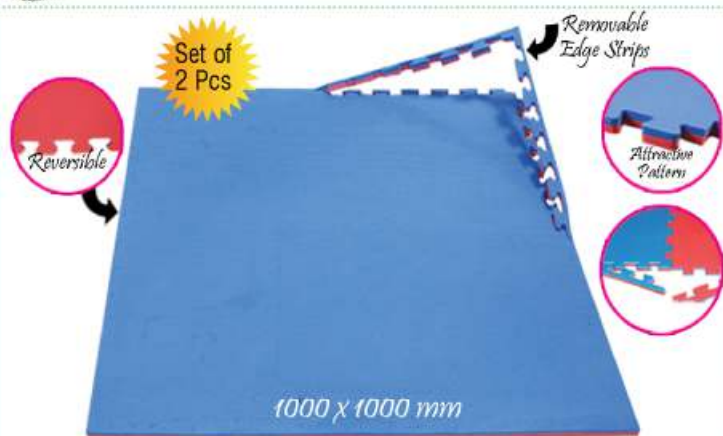

PGS-1540 | **Floor Playmat Jumbo**
L1000 xW1000 xTh20 mm
Rate (₹) : 3,490/-